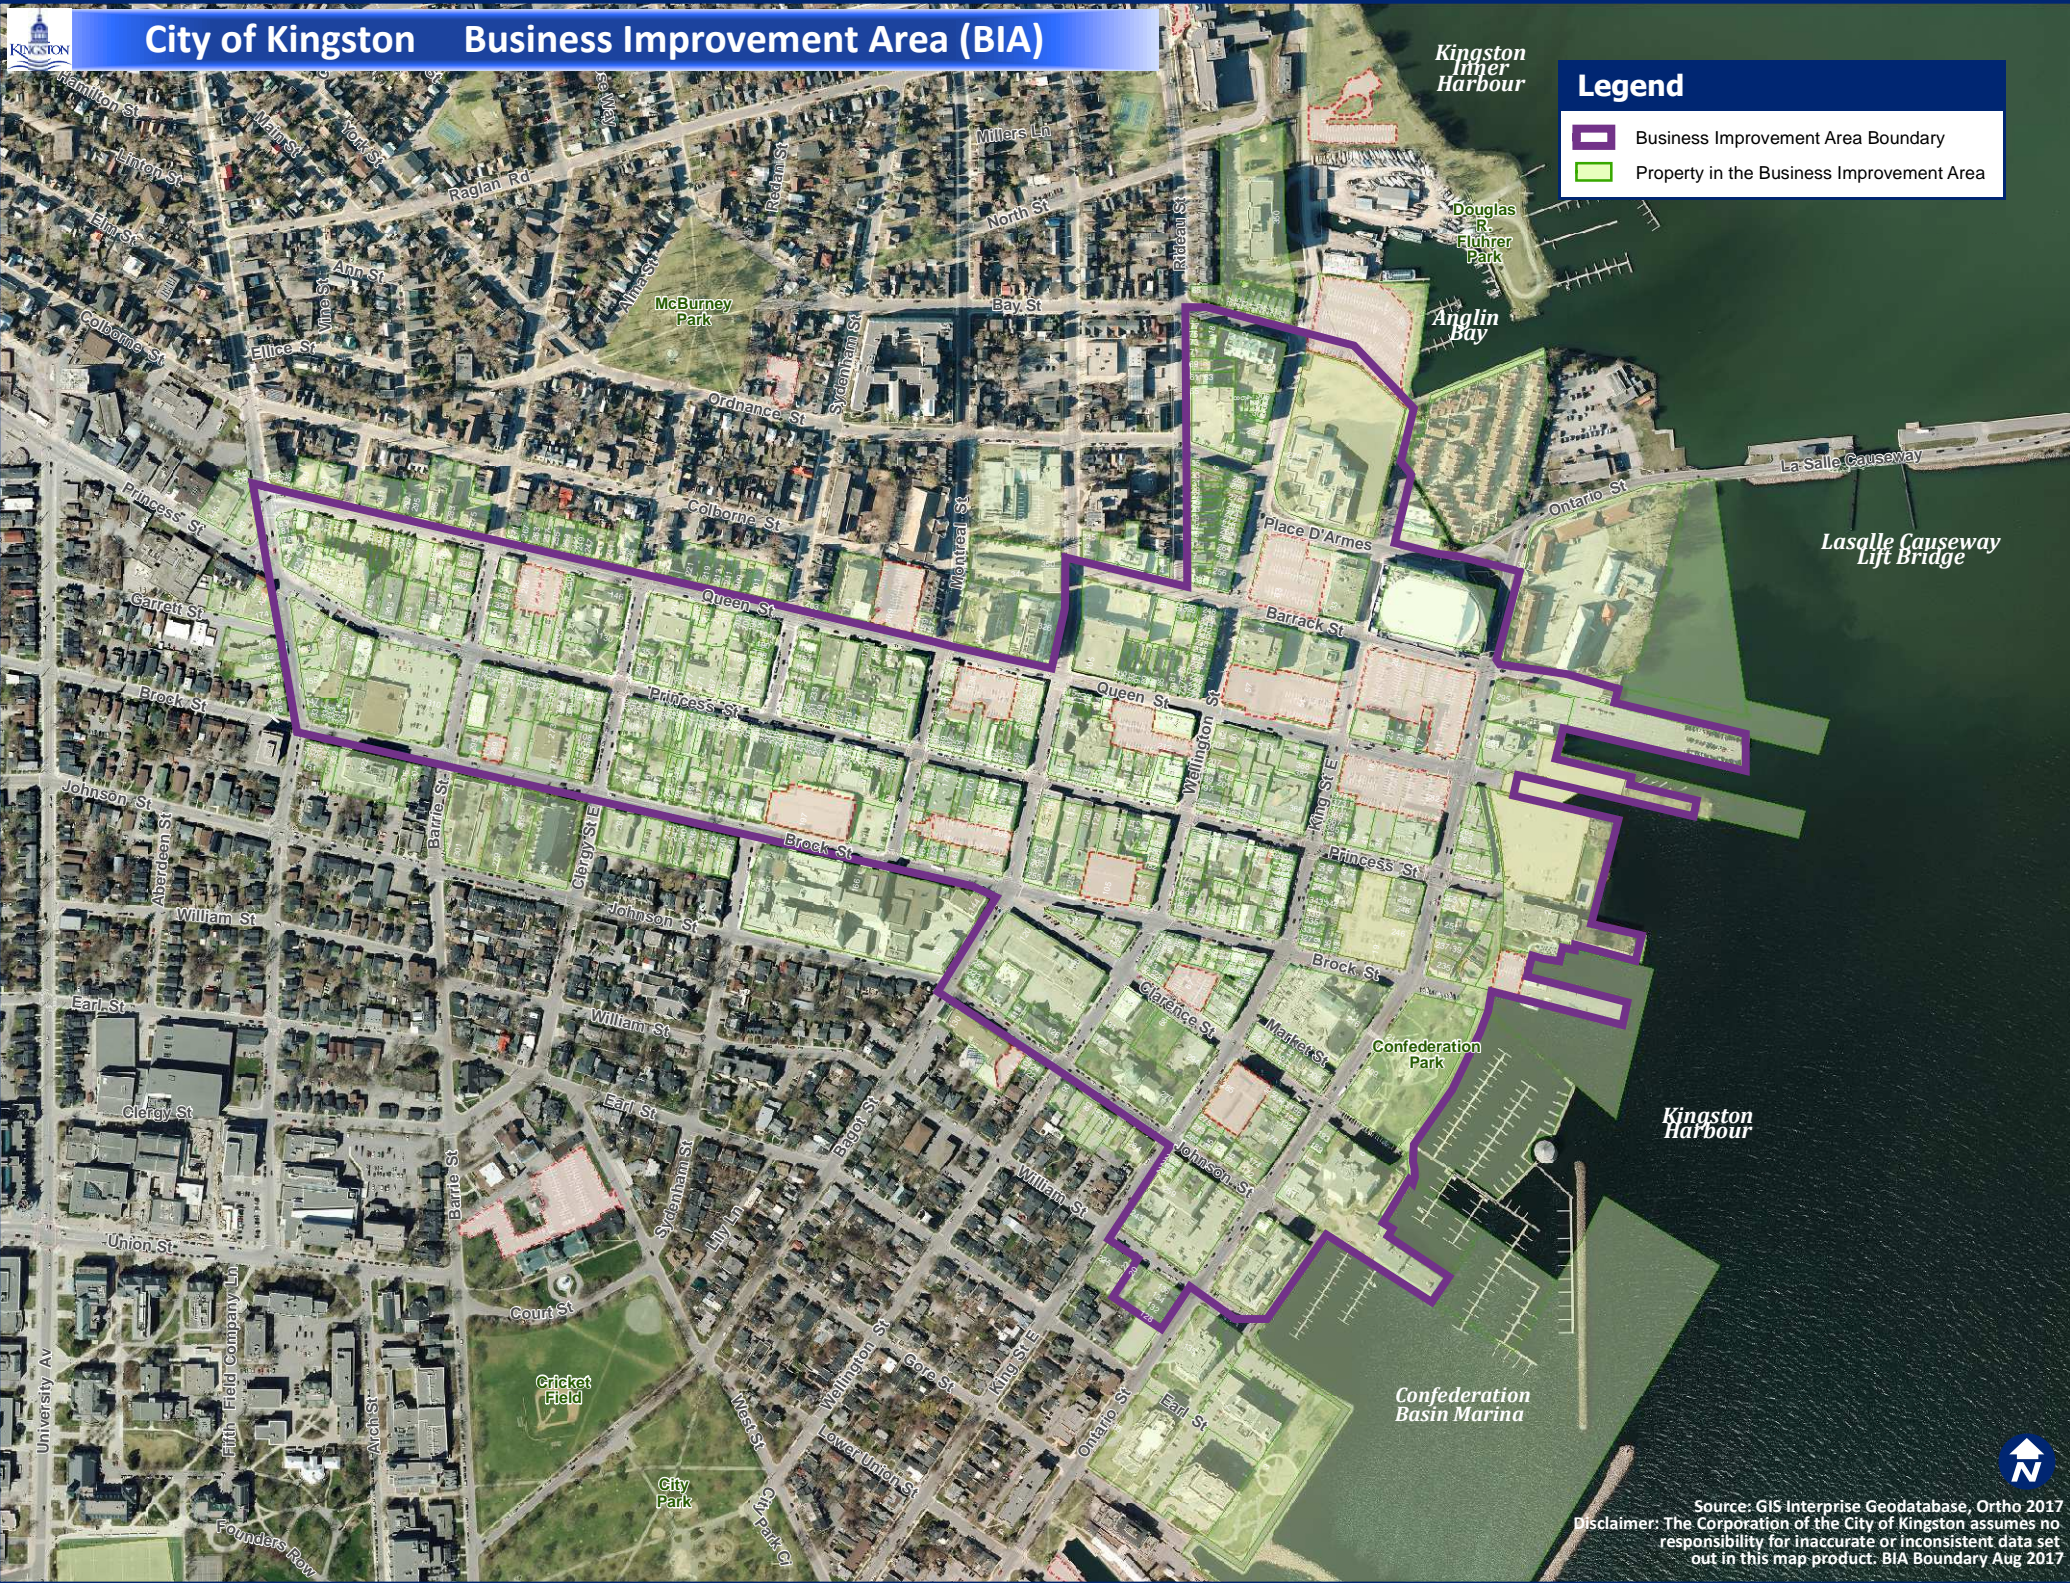

City of Kingston Business Improvement Area (BIA)

Legend

- Business Improvement Area Boundary
- Property in the Business Improvement Area

Source: GIS Interprise Geodatabase, Ortho 2017
 Disclaimer: The Corporation of the City of Kingston assumes no responsibility for inaccurate or inconsistent data set out in this map product. BIA Boundary Aug 2017